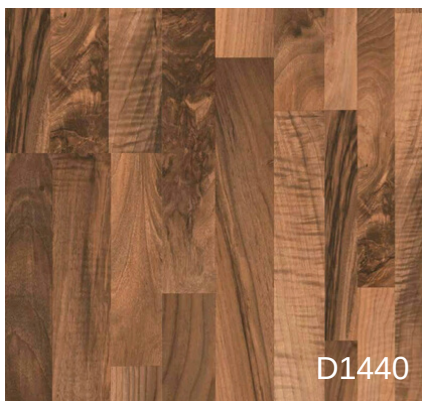

7 mm

Decors

D1440
Ticino Walnut
3-Strip | PR

D1424
Beech Nobel
3-Strip | PR

D4951
Autumn Oak Nature
3-Strip | PR

D4953
Autumn Oak
3-Strip | PR

D5262
Winter Oak Grey
2-Strip | WG

STANDARD^{PLUS}