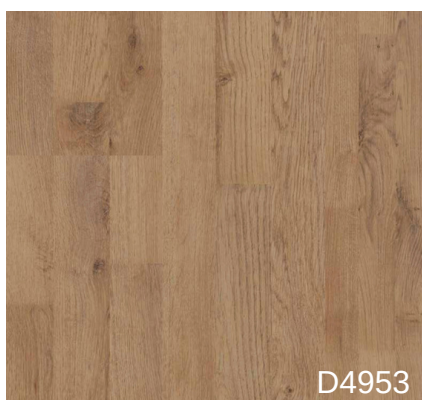

7 mm

Decors

D1440
Ticino Walnut
3-Strip | PR

D1424
Beech Nobel
3-Strip | PR

D4951
Autumn Oak Nature
3-Strip | PR

D4953
Autumn Oak
3-Strip | PR

D5262
Winter Oak Grey
2-Strip | WG

STANDARD^{PLUS}