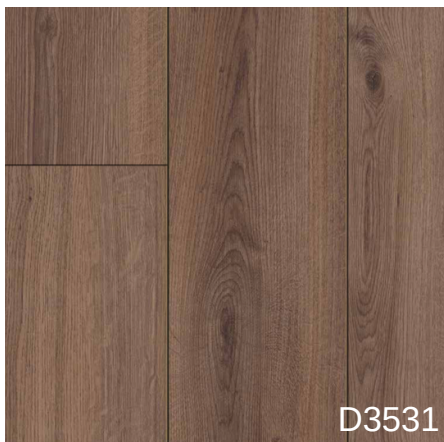

Decors

D3128
Trend Oak Brown
1-Strip | WG

D5261
Winter Oak Nature
2-Strip | WG

Superior ADVANCED

USE CLASS 32 | AC 4
BOX 8 panels
2,131 m²
PALLET 56 boxes
119,320 m²

8 mm

8
mm

5G
UNIVERSITY OF STRASGEBURG

Decors

D3901
Summer Oak
1-Strip | WG

D3902
Summer oak Beige
1-Strip | WG

D3531
Millennium Oak Brown
1-Strip | WG

D4175
Century Oak Grey
1-Strip | WG

D4177
Century Oak Brown
1-Strip | PR

D4956
Grand Oak Grey
1-Strip | WG