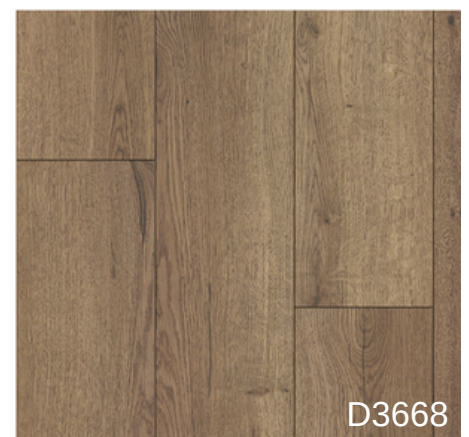

AMAZONE

■ Made
■ in
■ Germany

KRONOTEX
FLOORS FOR LIVING

AMAZONE

USE CLASS 33 | AC 5
BOX 6 panels
1,300 m²
PALLET 40 boxes
52,000 m²

FEEL THE LIGHTNESS OF BEING

The grace of the slender line – this is how the AMAZONE collection could be aptly characterized. Extra narrow panels accentuate the lines that seem to separate and join them at the same time. A floor for lovers of delicate elegance, and which is particularly suitable for smaller rooms, as its graceful lines give them the appearance of optical extension. The collection captivates with a variety of different decors, from almost monochrome to clearly patterned, which opens up a lot of space for different individual design preferences.

Decors

D3239
Prestige Oak White
1-Strip | ER

D3597
Timeless Oak Beige
1-Strip | ER

D3668
Oak Dezent
1-Strip | AF

D4766
Pettersson Oak Dark
1-Strip | ER

D 6014
Elba Oak Beige
1-Strip | ER | V4