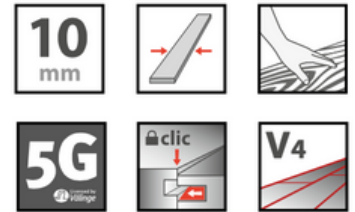

AMAZONE

■ Made
■ in
■ Germany

KRONOTEX
FLOORS FOR LIVING

AMAZONE

USE CLASS 33 | AC 5
BOX 6 panels
1,300 m²
PALLET 40 boxes
52,000 m²

FEEL THE LIGHTNESS OF BEING

The grace of the slender line – this is how the AMAZONE collection could be aptly characterized. Extra narrow panels accentuate the lines that seem to separate and join them at the same time. A floor for lovers of delicate elegance, and which is particularly suitable for smaller rooms, as its graceful lines give them the appearance of optical extension. The collection captivates with a variety of different decors, from almost monochrome to clearly patterned, which opens up a lot of space for different individual design preferences.